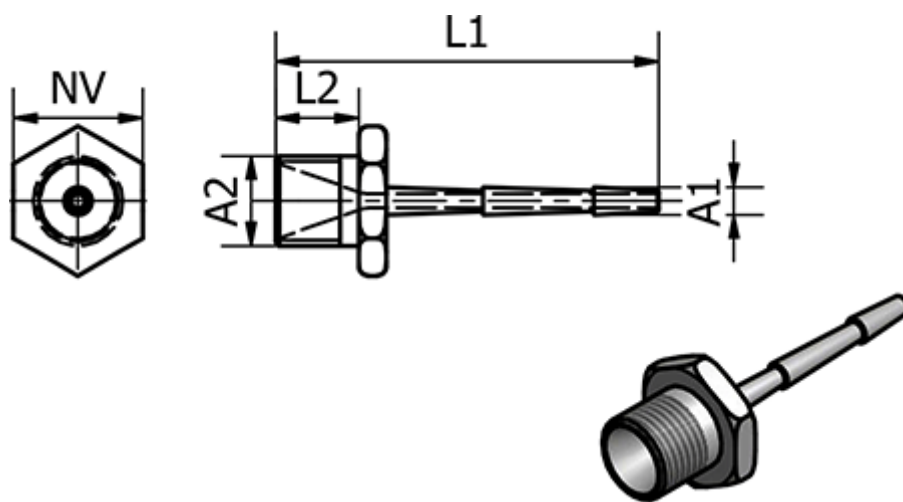

Data Sheet

Article number: 586239EES

Description: Tube Connector 239.E-ES, Ø6 - G 3/8"
Stainless

Measures

Ext. Hose Diameter A1	= 6
L1	= 48.5
L2	= 10
NV	= 19
Thread A2	= G 3/8"